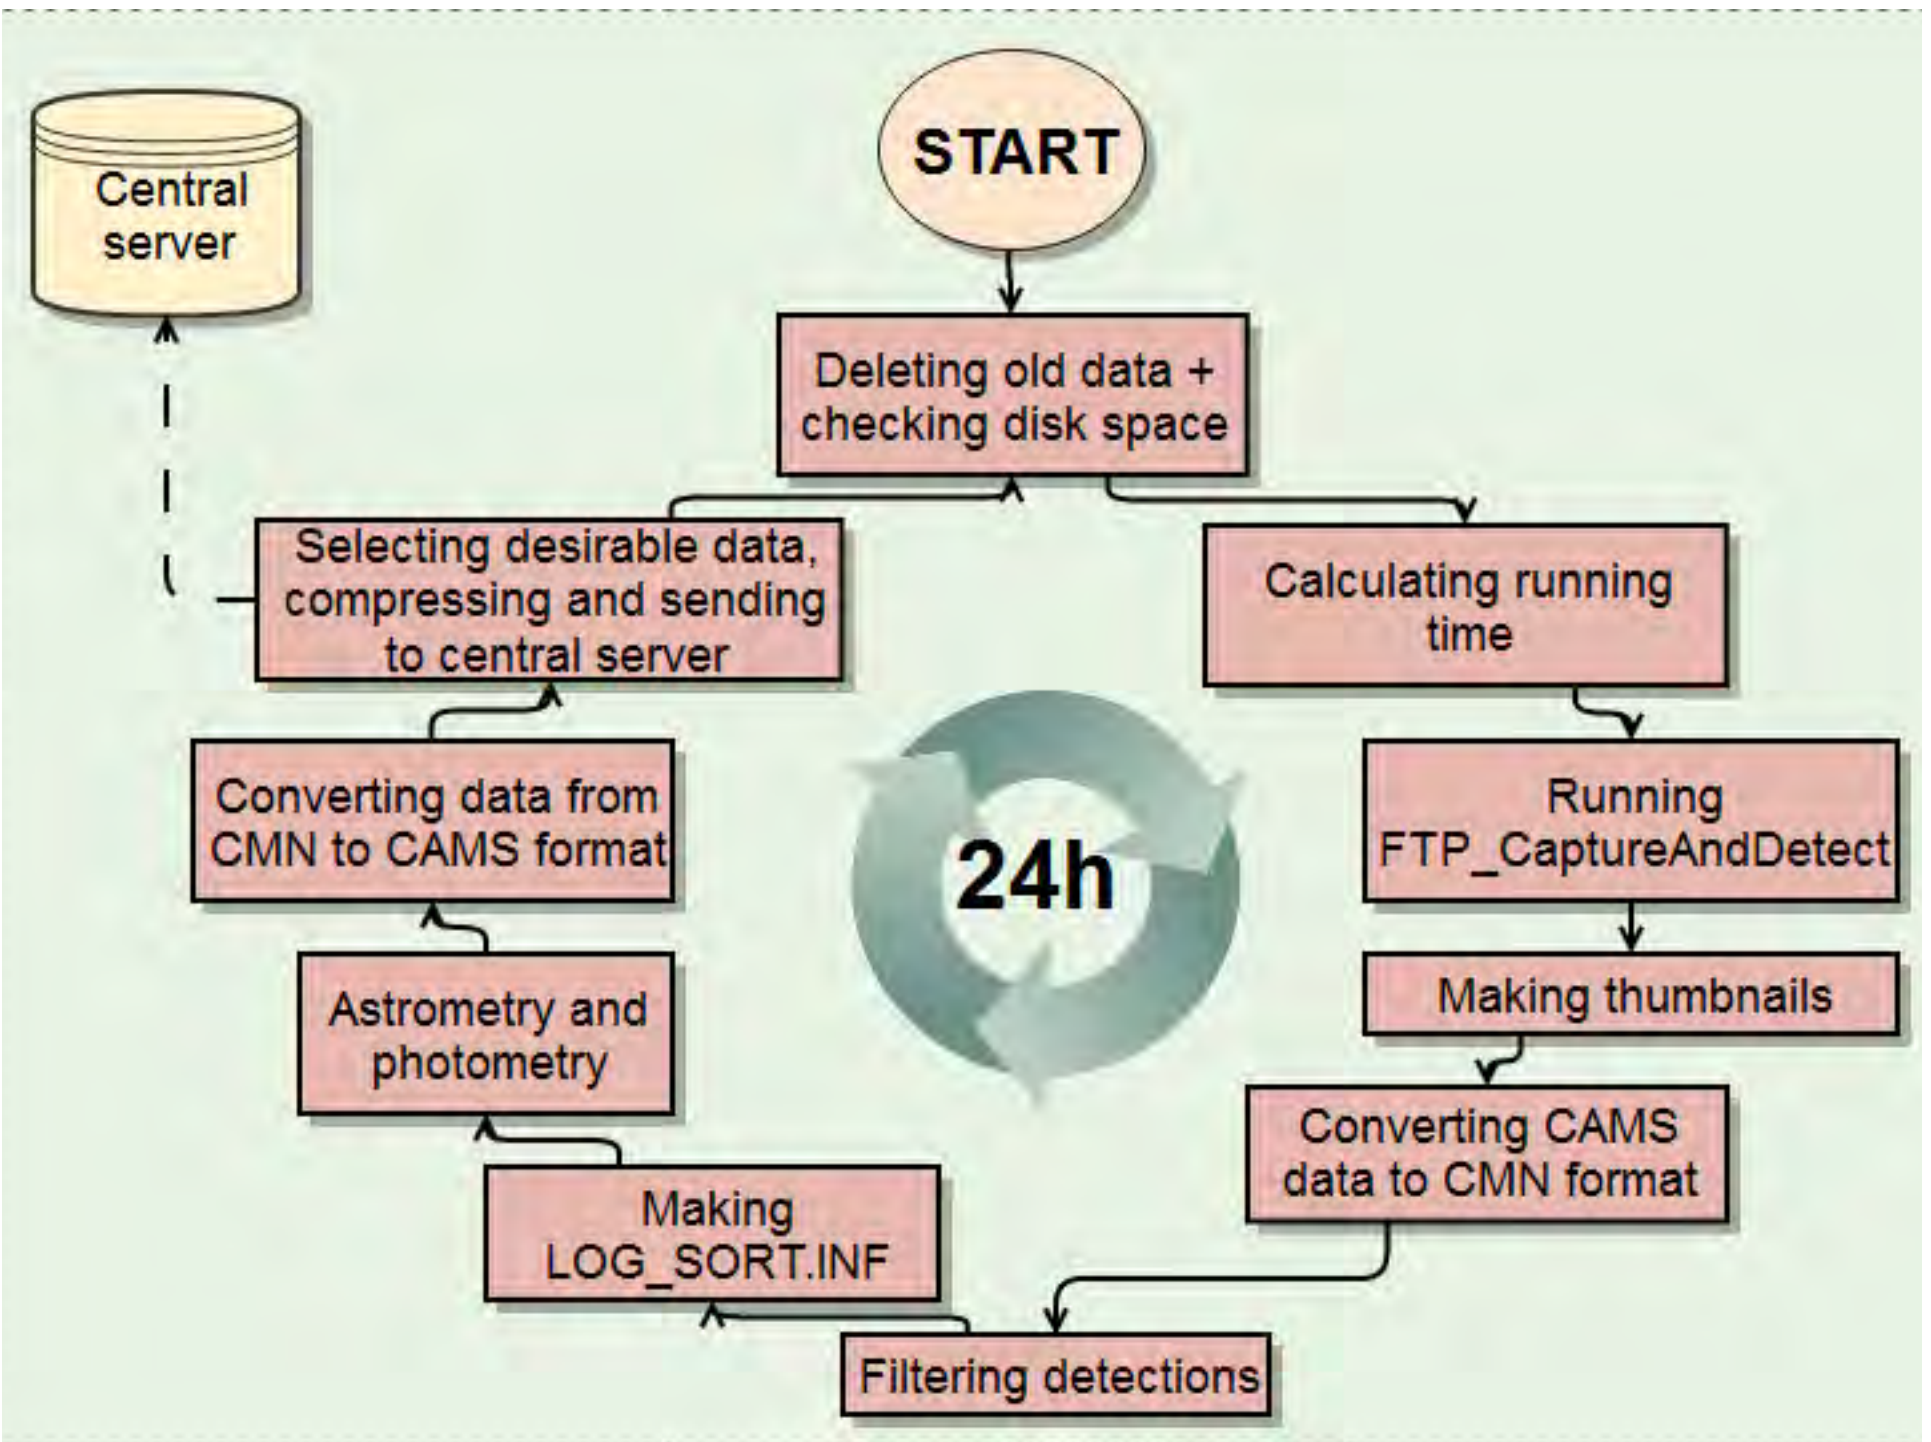

Software requirements

- Modern recording software
- **Fully automated**
- Minimum station operator intervention
- Minimum raw data in local storage
- Data prepared for orbit calculation
- Offline mode
- Porting capabilities (to Linux)

CMN_ADAPT

- **Automatic Data Acquisition and Processing Tool**

Preparation for recording

```
CMN_ADAPT
Updating software...
No new updates available!
2014/08/31 11:07:21-INFO: Program start
2014/08/31 11:07:21-INFO: Host file successfully read
2014/08/31 11:07:21-INFO: Deleting captured old data...
2014/08/31 11:07:21-INFO: Delete captured successfull! 0 folders deleted.
2014/08/31 11:07:21-INFO: Deleting archived old data...
2014/08/31 11:07:21-INFO: Delete archived successfull! 0 folders deleted.
2014/08/31 11:07:21-INFO: Waiting 7:07:18.276006 to start recording
```

Recording and detection

- FTP_CaptureAndDetect by Peter Gural

What we get

- Fully processed data
 - Filtered (removed bats, aeroplanes, birds...)
 - Astrometry done
 - Photometry done
 - Uploaded to server → Ready for orbit estimation
- CMN status report
 - Thumbnails